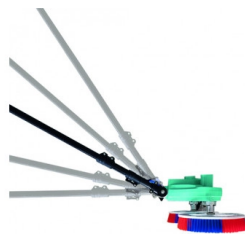

Technical Specification